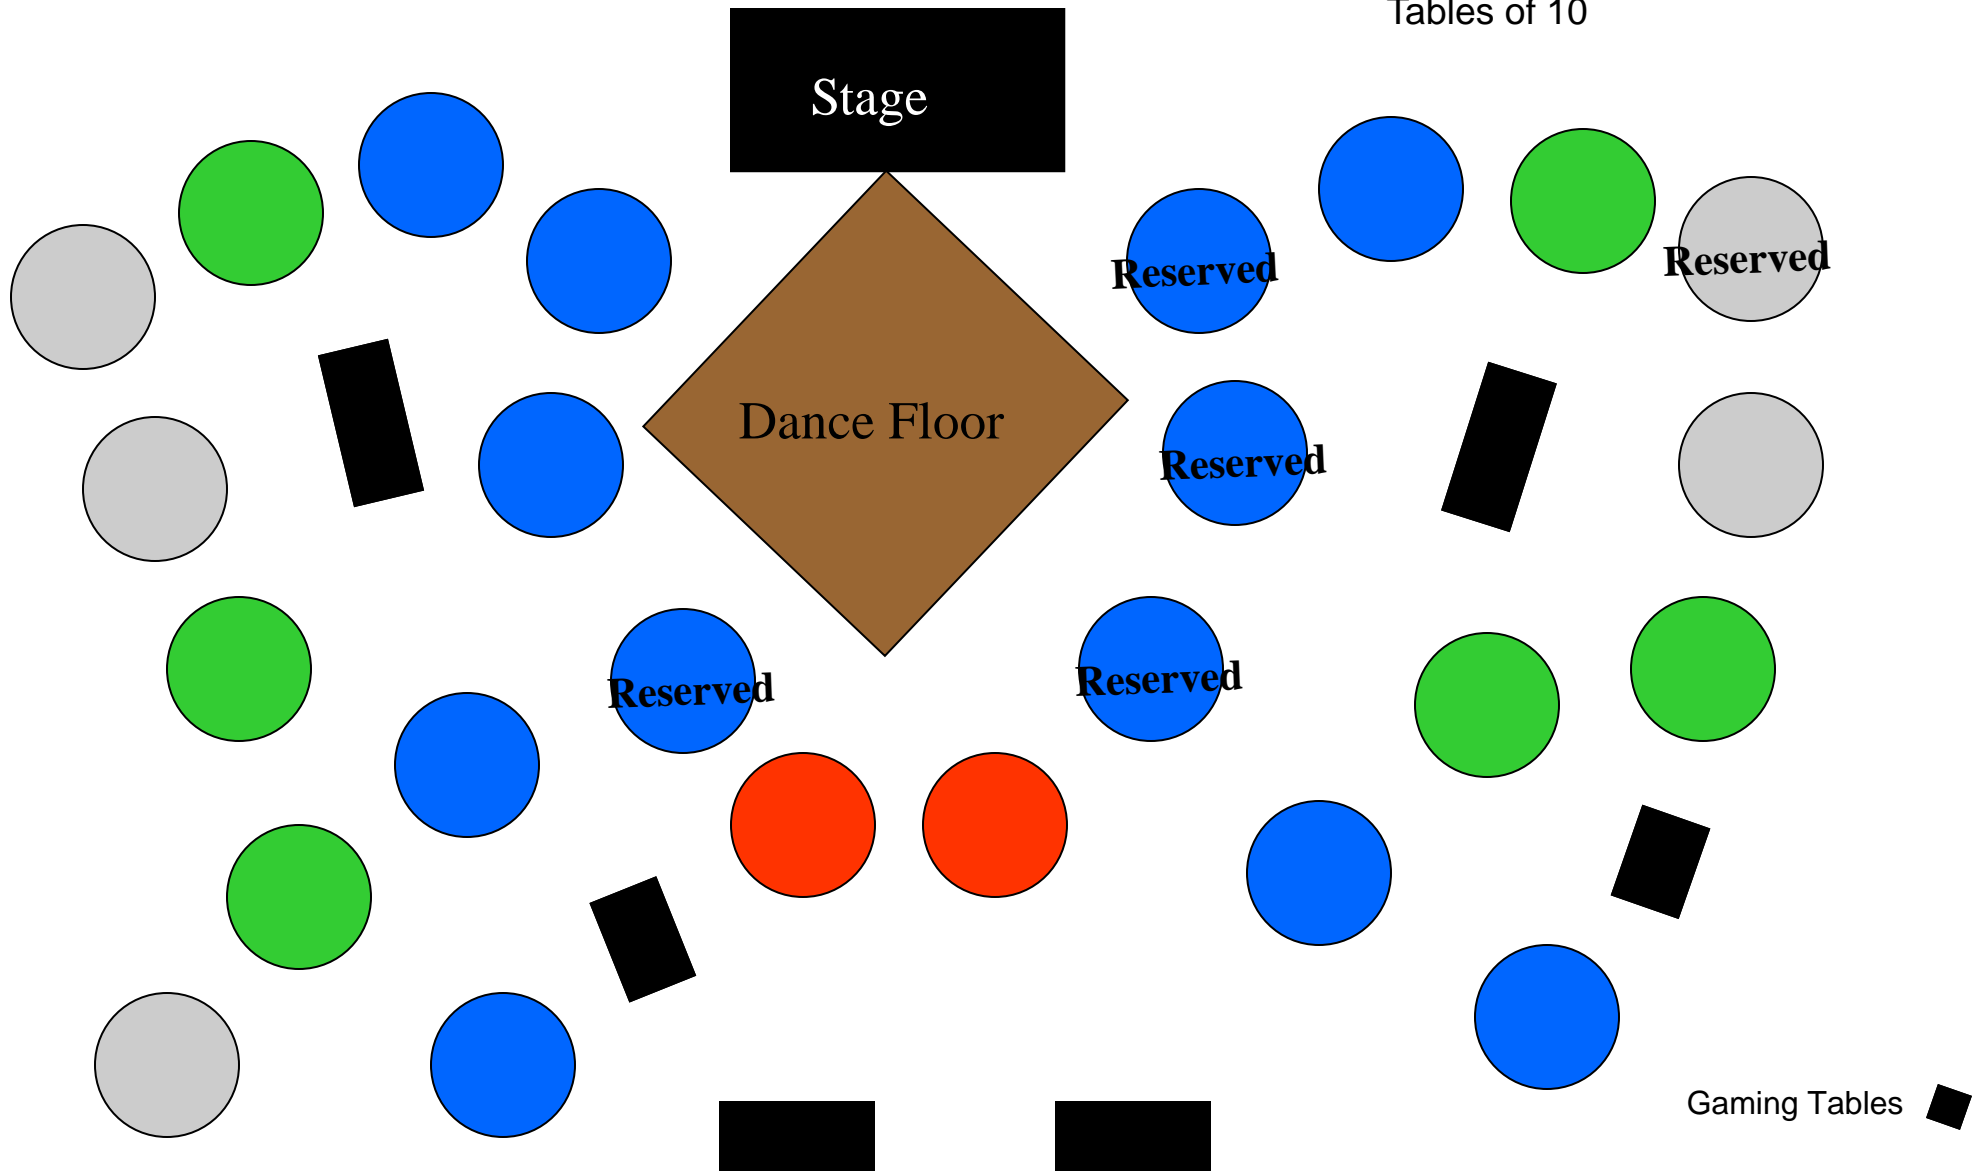

PUTTING ON THE RITZ CASINO NIGHT

Friday, March 19, 2010
 Ritz Carlton
 6:30 p.m.
 Tables of 10

Sponsorship Levels

-  Royal Flush - \$7,500
-  Full House - \$4,500
-  Three of a Kind - \$3,000

Ask about Sponsoring a faculty table!

Tickets and Tables are non-refundable.

Individual Tickets

-  Preferred Individual Tickets \$300
- Individual Tickets \$250 (seating preference not guaranteed.)